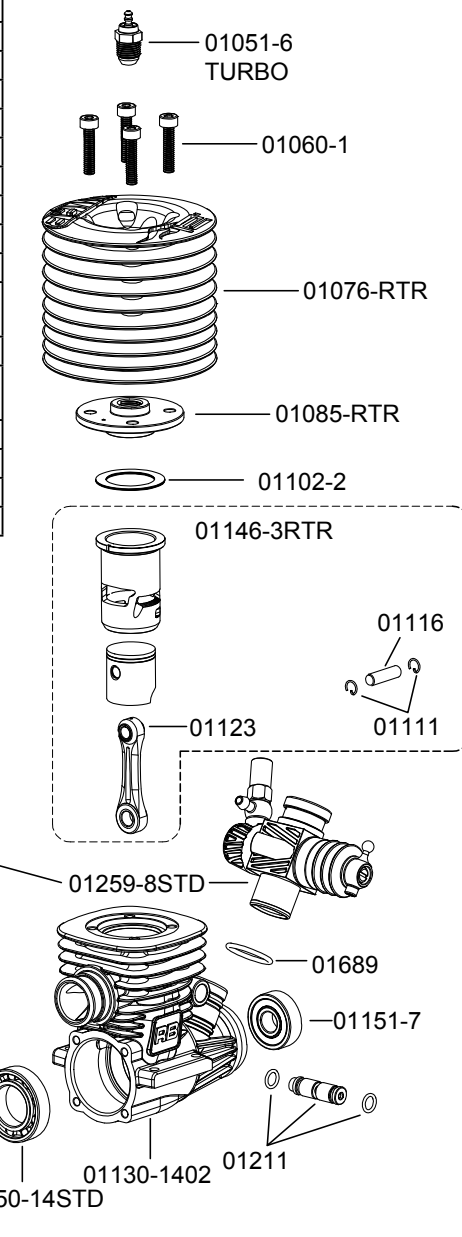

STANDARD ENGINE

01011-RTR

PULLSTART ENGINE

01011-RTRPS

CARBURETOR

01259-8STD	Carburettor 7mm
01270	O-ring
01273	Intake fuel-pipe
01401	Main needle
01402	Main needle holder
01403	Alu rings
01404	Air screw
01406	Dust protection
01407	Idle needle
01408	Servo lever carburettor
01409	Slide
01411	Carburator body 7mm
01700-110	Outer O-ring carburetor

ENGINE

01051-6	Glowplug CP-02 Turbo No.6
01060-1	Set hex. screws engine
01060-1	Set hex. screws engine
01076-RTR	Cooling head
01085-RTR	Combustion chamber Turbo
01102-2	Head shims 0.2mm
01111	Wrist pin clips
01116	Wrist pin
01123	Conrod
01130-1402	Carter
01146-3RTR	Piston/liner with conrod assembled
01150-14STD	Main bearing
01151-7	Front bearing 7x19 2RS(rubber shield)
01162-14RTR	Crankshaft
01211	Wrist pin carburettor
01295	Gasket engine/manifold
01689	O-ring shaft carb. carter