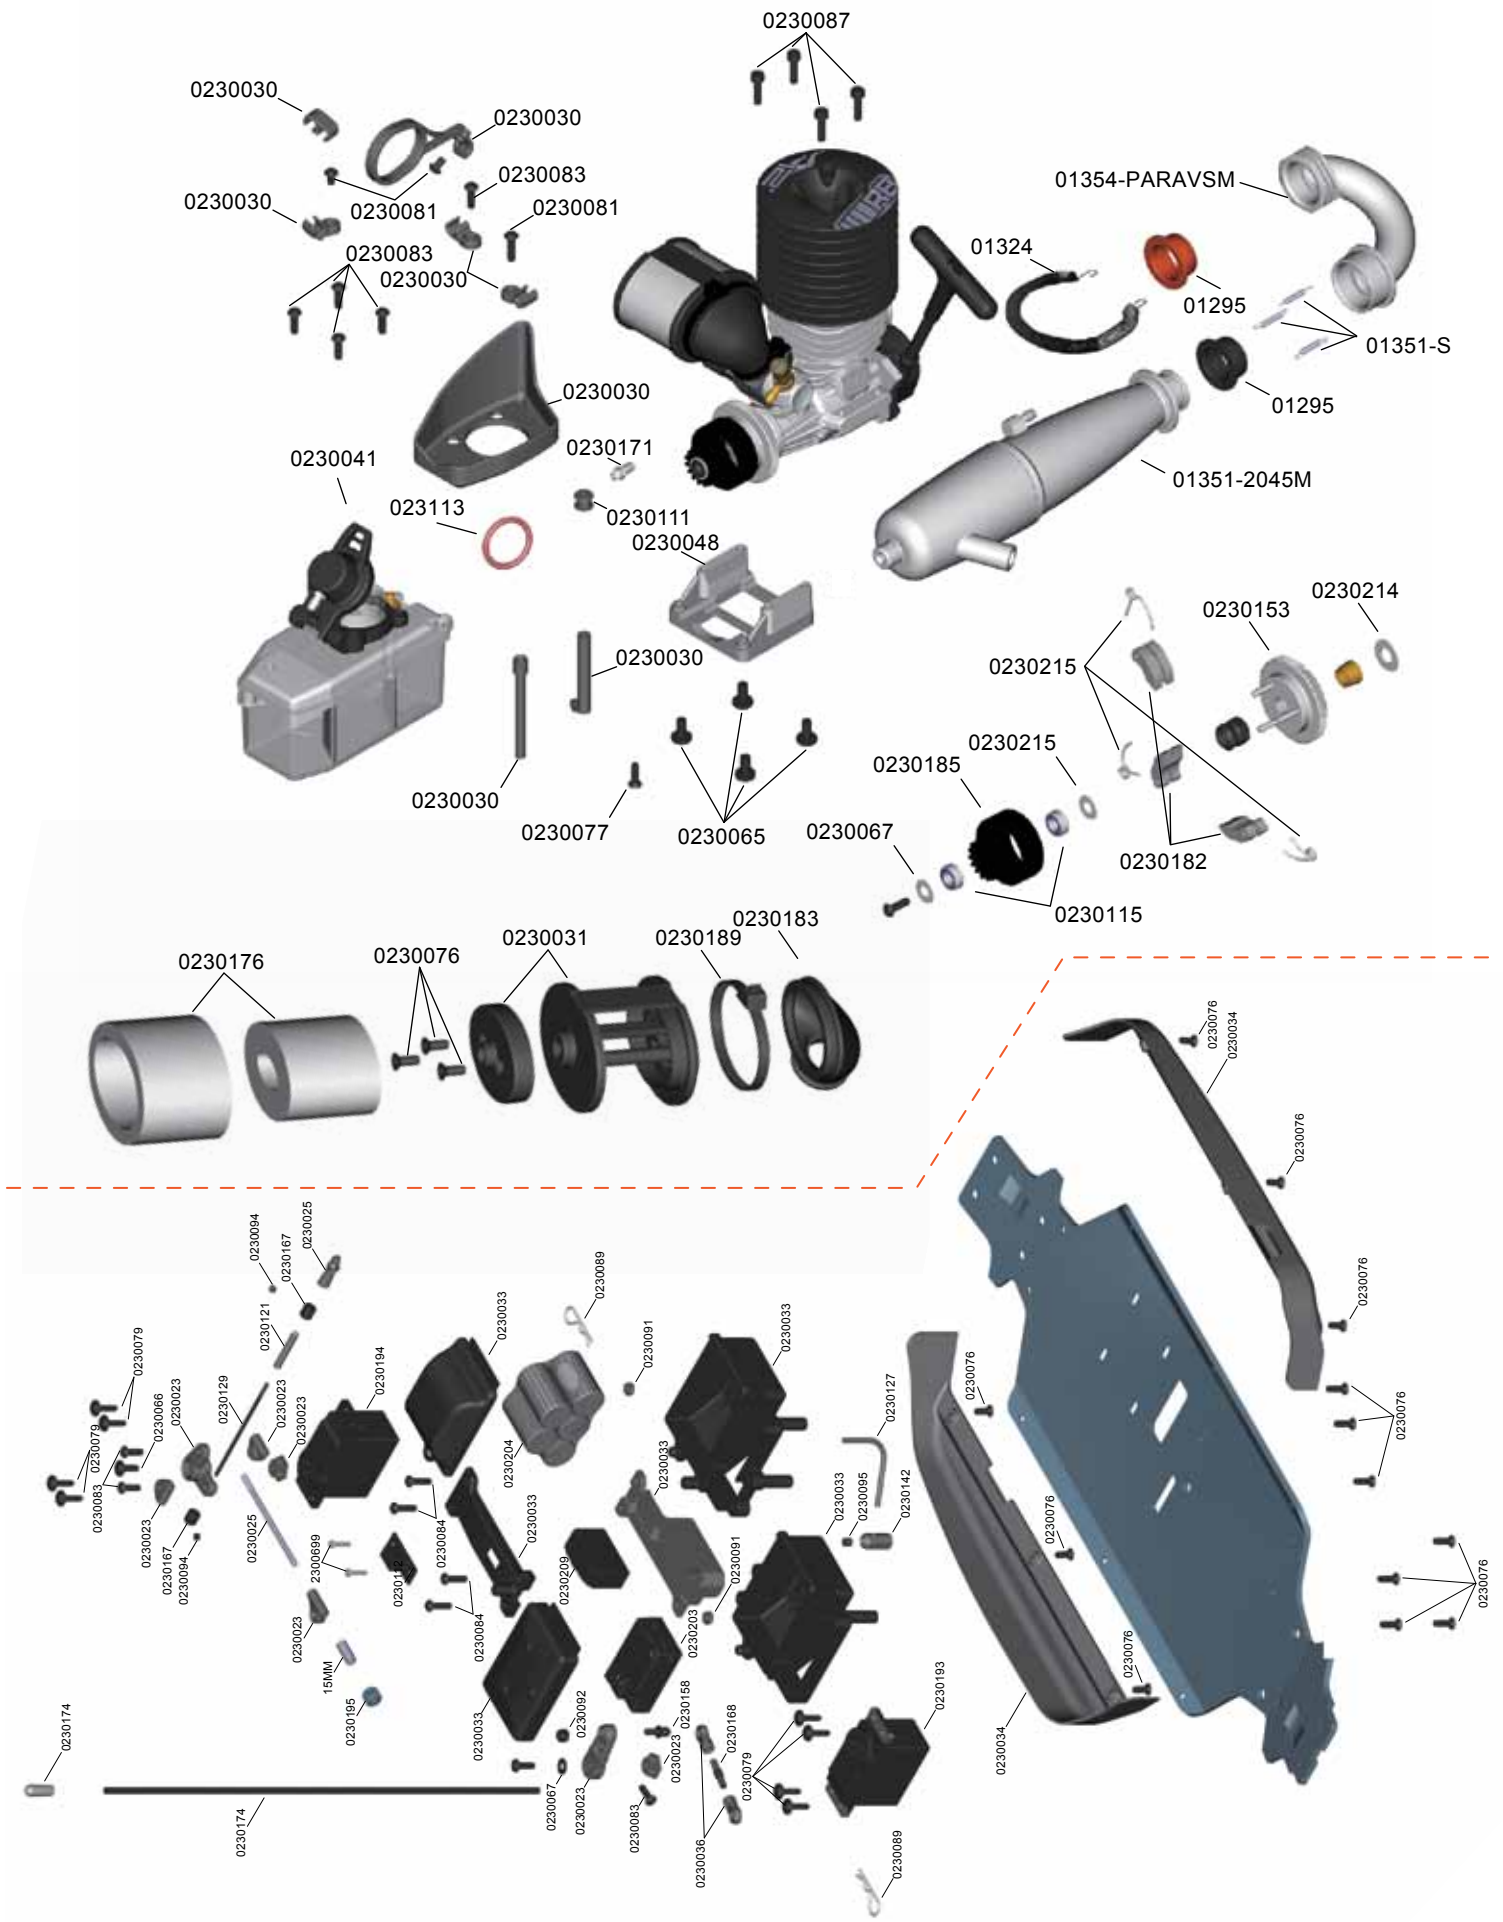

EXPLODED VIEW - ÉCLATÉ - EXPLOSIONSZEICHNUNG - VISTA ESQUEMÁTICA