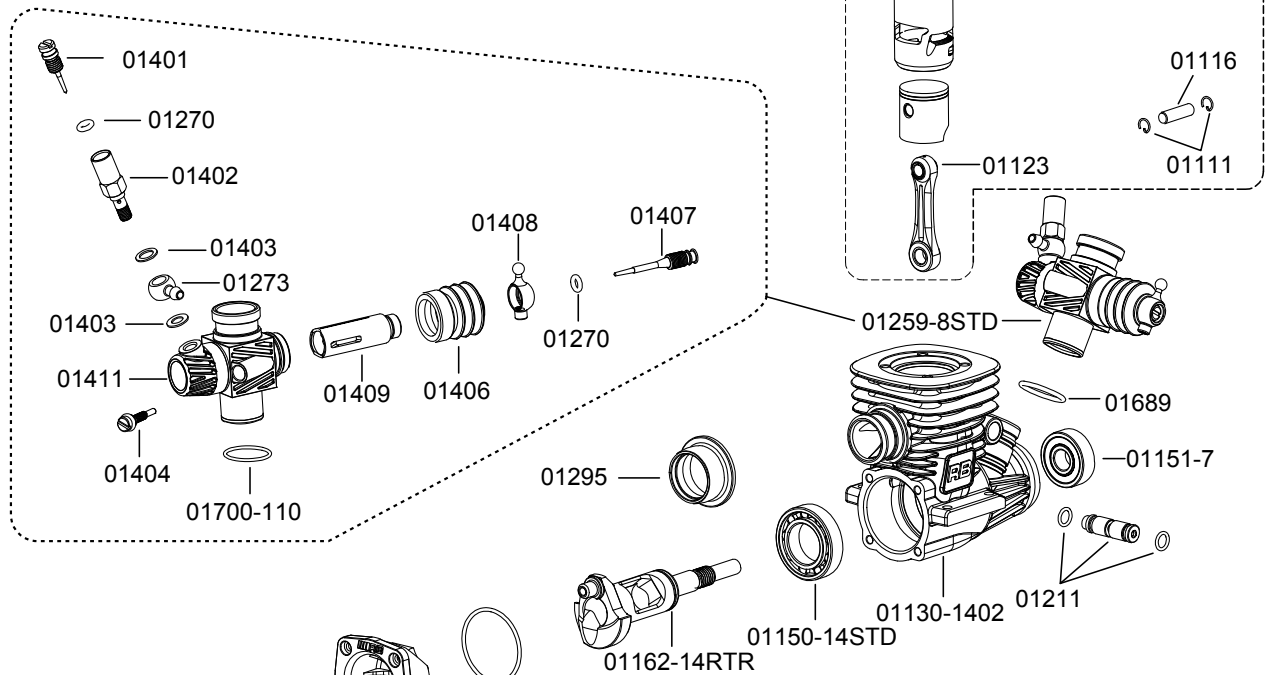

ENGINE

01051-6	Glowplug CP-02 Turbo No.6
01060-1	Set hex. screws engine
01060-1	Set hex. screws engine
01076-RTR	Cooling head
01085-RTR	Combustion chamber Turbo
01102-2	Head shims 0.2mm
01111	Wrist pin clips
01116	Wrist pin
01123	Conrod
01130-1402	Carter
01146-3RTR	Piston/liner with conrod assembled
01150-14STD	Main bearing
01151-7	Front bearing 7x19 2RS(rubber shield)
01162-14RTR	Crankshaft
01211	Wrist pin carburettor
01295	Gasket engine/manifold
01689	O-ring shaft carb. carter